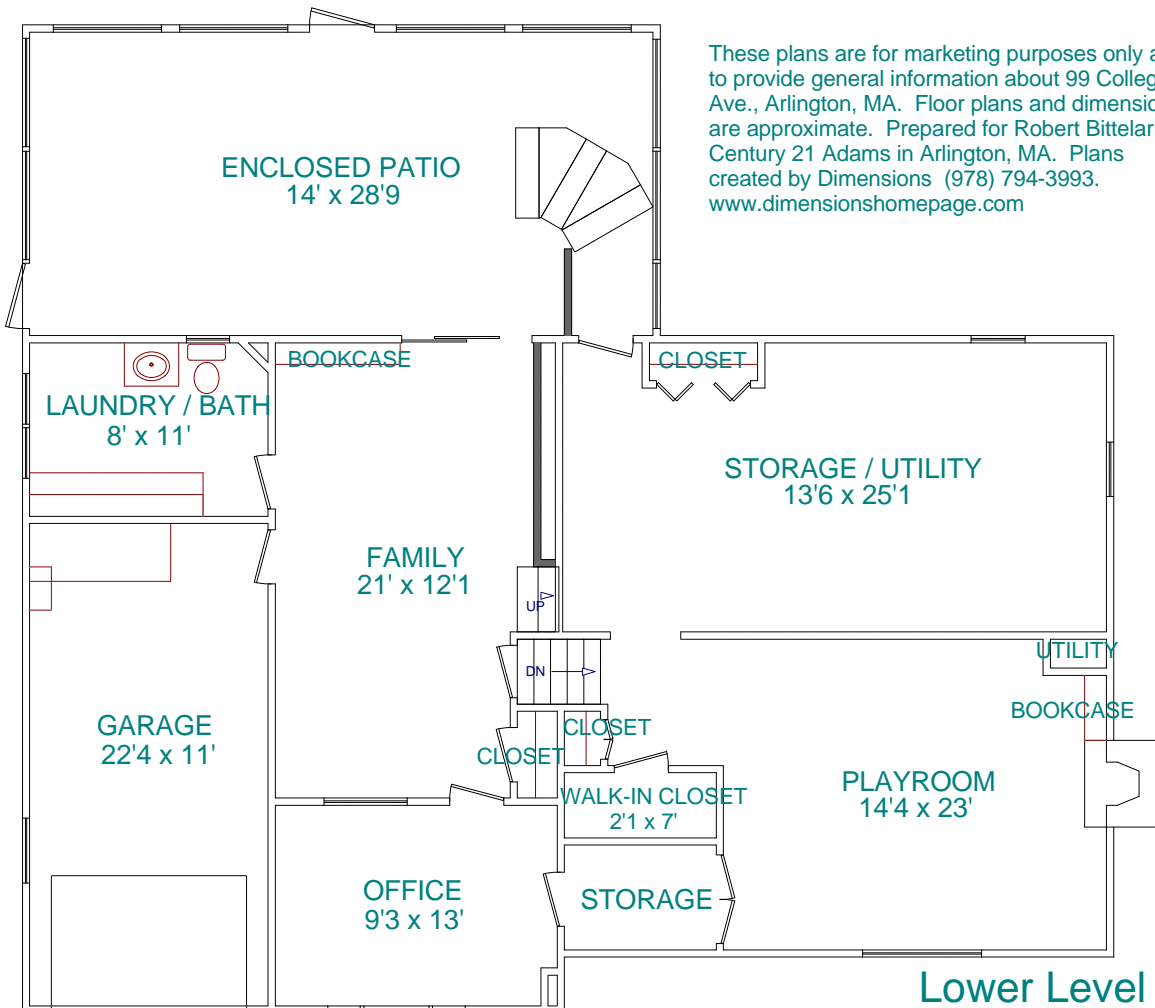

Bedroom Level

Main Level

These plans are for marketing purposes only and to provide general information about 99 College Ave., Arlington, MA. Floor plans and dimensions are approximate. Prepared for Robert Bittelari of Century 21 Adams in Arlington, MA. Plans created by Dimensions (978) 794-3993. [www.dimensionshomepage.com](http://www.dimensionshomepage.com)

First Level

Lower Level