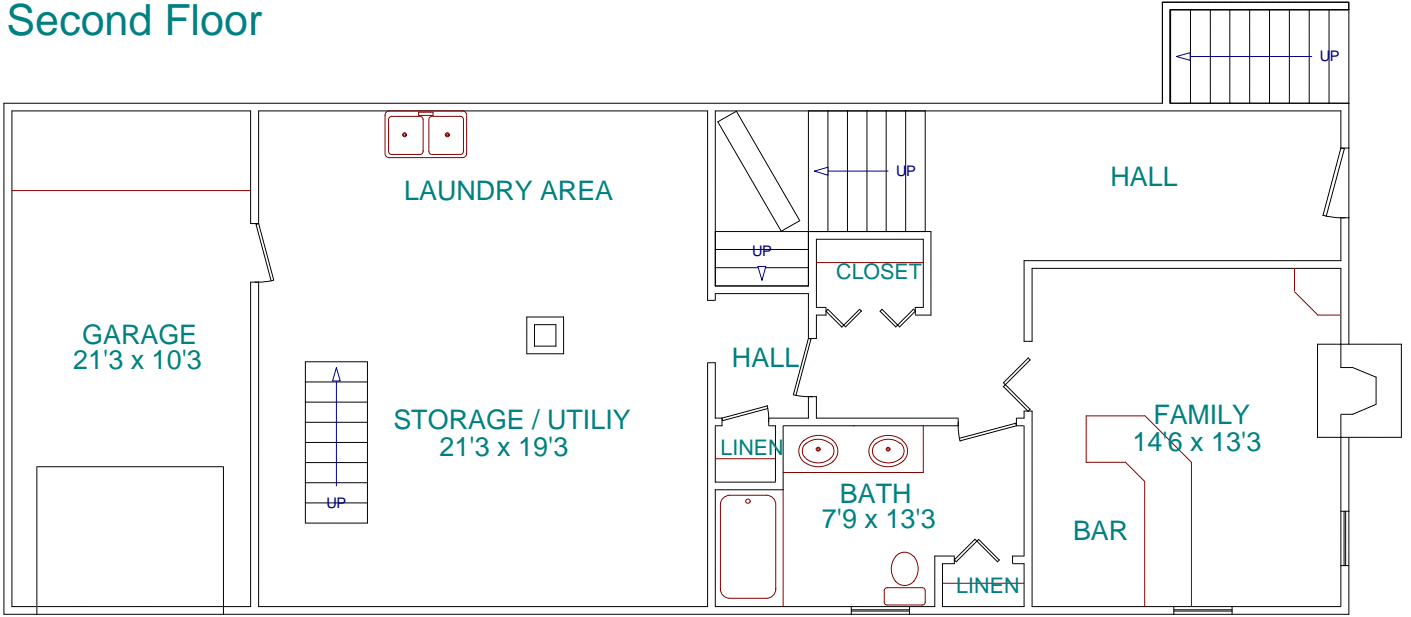

These plans are for marketing purposes only and to provide general information about 282 Gray St., Arlington, MA. Floor plans and dimensions are approximate. Prepared for Robert Bittelari of Century 21 Adams in Arlington, MA. Plans created by Dimensions (978) 794-3993. www.dimensionshomepage.com

Second Floor

Lower Level