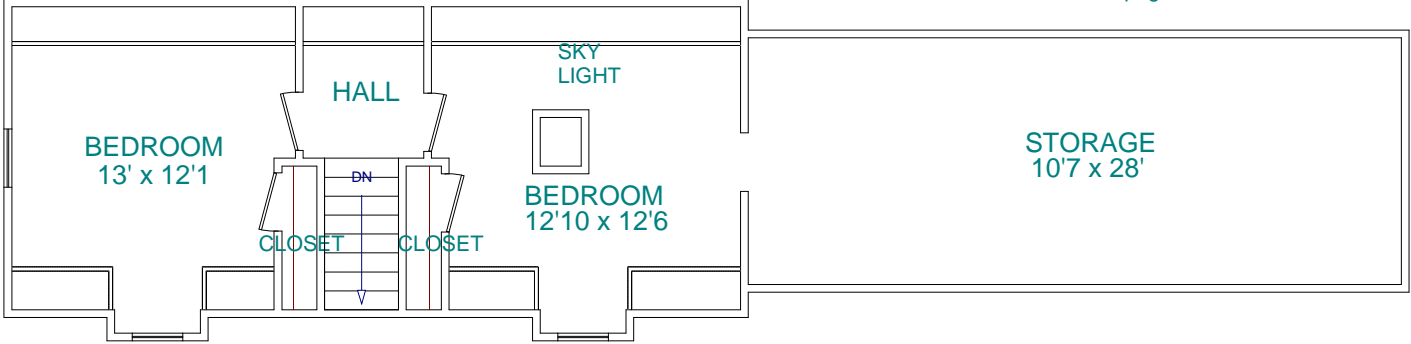

These plans are for marketing purposes only and to provide general information about 282 Gray St., Arlington, MA. Floor plans and dimensions are approximate. Prepared for Robert Bittelari of Century 21 Adams in Arlington, MA. Plans created by Dimensions (978) 794-3993. www.dimensionshomepage.com

Second Floor

Lower Level